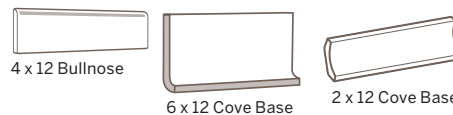

A grout joint of 3/16 inch is recommended.

Mosaics

Available in all colors

Nominal (in)	Actual (in)	Thickness (in)	Finish
2 x 4 Mosaic	11-3/4 x 11-3/4	5/16	Unpolished

Coordinating Trim

Nominal (mm)	Actual (in)	Thickness (in)	Finish
4 x 12 Single Bullnose	3-3/4 x 11-3/4	5/16	Unpolished/Polished/Textured
6 x 12 Cove Base	5-7/8 x 11-3/4	3/8	Unpolished
2 x 12 Cove Base	1-3/4 x 11-11/16	3/8	Unpolished