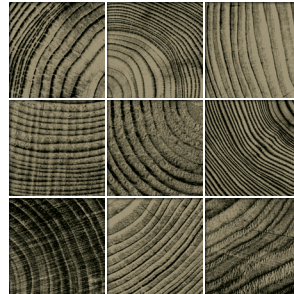

Recollect Glass Tile

Available Colors - Neutrals

Taupe

Available Colors - Brights

Recalling Nature's beauty through bio-mimicry, Recollect stands on the artistic precipice where organic and inorganic influences collide. Inspired by edge-grain wood, Recollect's natural glamour brings an ethereal elegance to your project.

Features and Benefits

- Recollect is sheet-mounted and available in four tranquil neutral colors and four exhilarating bright colors
- Mix and match as daringly as Mother Nature herself
- Features the popular wood-look in an unexpected polished glass format for shimmering appeal
- Recollect may be used for interior walls in wet or dry locations

4 x 4 Maroon
4 x 4 Chardonnay