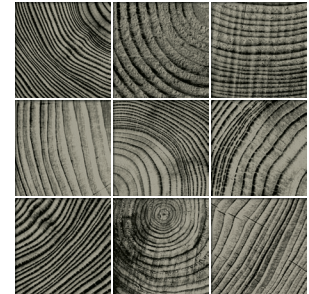

## Available Colors - Neutrals

Cotton

Chardonnay

Taupe

Grey

## Available Colors - Brights

Grape

Denim

Maroon

Teal

Recalling Nature's beauty through bio-mimicry, Recollect stands on the artistic precipice where organic and inorganic influences collide. Inspired by edge-grain wood, Recollect's natural glamour brings an ethereal elegance to your project.