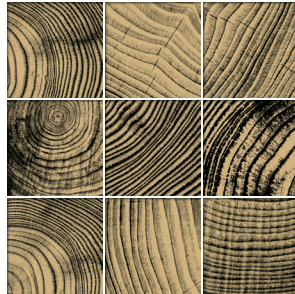

Chardonnay