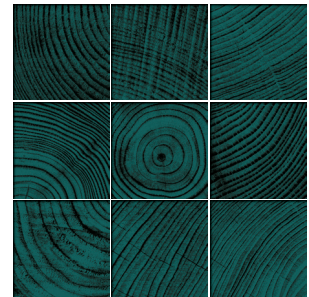

## Available Colors - Neutrals

Cotton

Chardonnay

Taupe

Grey

## Available Colors - Brights

Grape

Denim

Maroon

Teal

Recalling Nature's beauty through bio-mimicry, Recollect stands on the artistic precipice where organic and inorganic influences collide. Inspired by edge-grain wood, Recollect's natural glamour brings an ethereal elegance to your project.