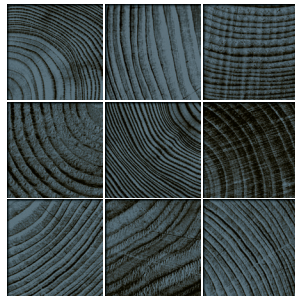

## Available Colors - Neutrals

Cotton

Chardonnay

Taupe

Grey

## Available Colors - Brights

Grape

Denim

Maroon

Teal

Recalling Nature's beauty through bio-mimicry, Recollect stands on the artistic precipice where organic and inorganic influences collide. Inspired by edge-grain wood, Recollect's natural glamour brings an ethereal elegance to your project.