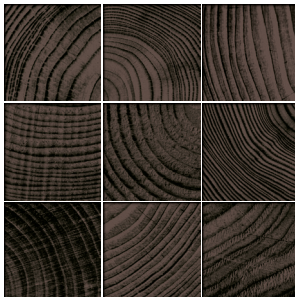

## Available Colors - Neutrals

Cotton

Chardonnay

Taupe

Grey

## Available Colors - Brights

Grape

Denim

Maroon

Teal

Recalling Nature's beauty through bio-mimicry, Recollect stands on the artistic precipice where organic and inorganic influences collide. Inspired by edge-grain wood, Recollect's natural glamour brings an ethereal elegance to your project.