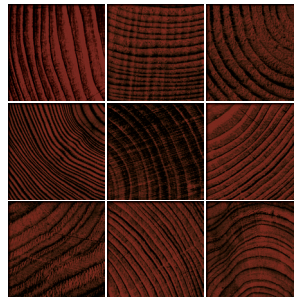

## Available Colors - Neutrals

Cotton

Chardonnay

Taupe

Grey

## Available Colors - Brights

Grape

Denim

Maroon

Teal

Recalling Nature's beauty through bio-mimicry, Recollect stands on the artistic precipice where organic and inorganic influences collide. Inspired by edge-grain wood, Recollect's natural glamour brings an ethereal elegance to your project.