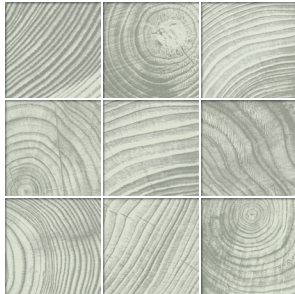

Available Colors - Neutrals

Cotton