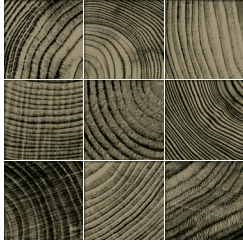

## Sizes (shown in Taupe)

4 x 4 Mosaics  
(Mounted on an 298 x 298 sheet.)

## Available Colors - Brights

Grape

Denim

Maroon

Teal

Recalling Nature's beauty through bio-mimicry, Recollect stands on the artistic precipice where organic and inorganic influences collide. Inspired by edge-grain wood, Recollect's natural glamour brings an ethereal elegance to your project.